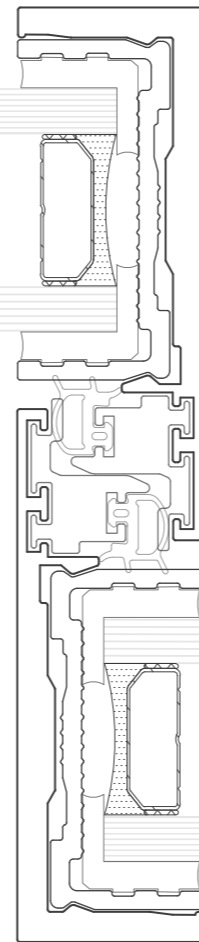

SYSTEM HIGHLIGHTS

MINIMUM VISUAL IMPACT

MINIMAL LABYRINTH

HAND-MADE PARTS

ADJUSTABLE BASE

SMOOTH SLIDING

INVISIBLE DRAINAGE

THERMALLY BROKEN

SOUND PROOF

UNCONDITIONAL SAFETY

QUICK ASSEMBLY

SEE • THROUGH • ELEGANCE

HORIZONTAL SECTION

SCALE 1:1

MINIMAL FRAMES

www.oramaminimalframes.com

The **Minimal** Frame

Orama **ONE** offers a frameless transparency from floor to ceiling. This is made possible by the fully concealed advanced track system.

The **Invisible** Frame

Orama **ZERØ** merges the outside with the inside seamlessly. The windows slide over a 1cm wide slot in the floor. The space between tracks is covered with the same flooring material, which creates a continuous space.

The **Pivot** Frame

Orama **AXIS**, conceals more than one simple opening operation; the door swings around an asymmetrically located axis, creating a short-lasting anti-gravity moment. **AXIS** gently opens with a simple and effortless push.