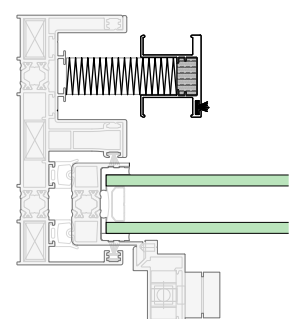

Openings
up to **1m wide**

Concealed Net

Openings
up to **1,7m wide**

17mm

Openings
up to **3m wide**

40mm

NET

Open the window and feel the breeze of the wind, the smells of the wet soil, the aromas of the flowers and the sounds of a wonderful outdoors. The Orama Minimal Frames insect screen – NET – allows you to enjoy every moment of the day with your windows open.