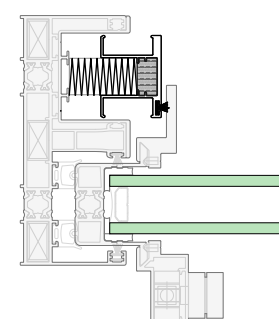

SEE • THROUGH • ELEGANCE

Available for
**Omicron &
Omega**

*Double and triple glazing

Maximum
height 3050mm

Running with
**stainless steel
wheels**

NET
Insect screen

ORAMA
MINIMAL FRAMES

HORIZONTAL
SECTION
SCALE 1:2

Openings
up to **1m wide**

Concealed Net

Openings
up to **1,7m wide**

17mm

Openings
up to **3m wide**

40mm

NET

Open the window and feel the breeze of the wind, the smells of the wet soil, the aromas of the flowers and the sounds of a wonderful outdoors. The Orama Minimal Frames insect screen – NET – allows you to enjoy every moment of the day with your windows open.