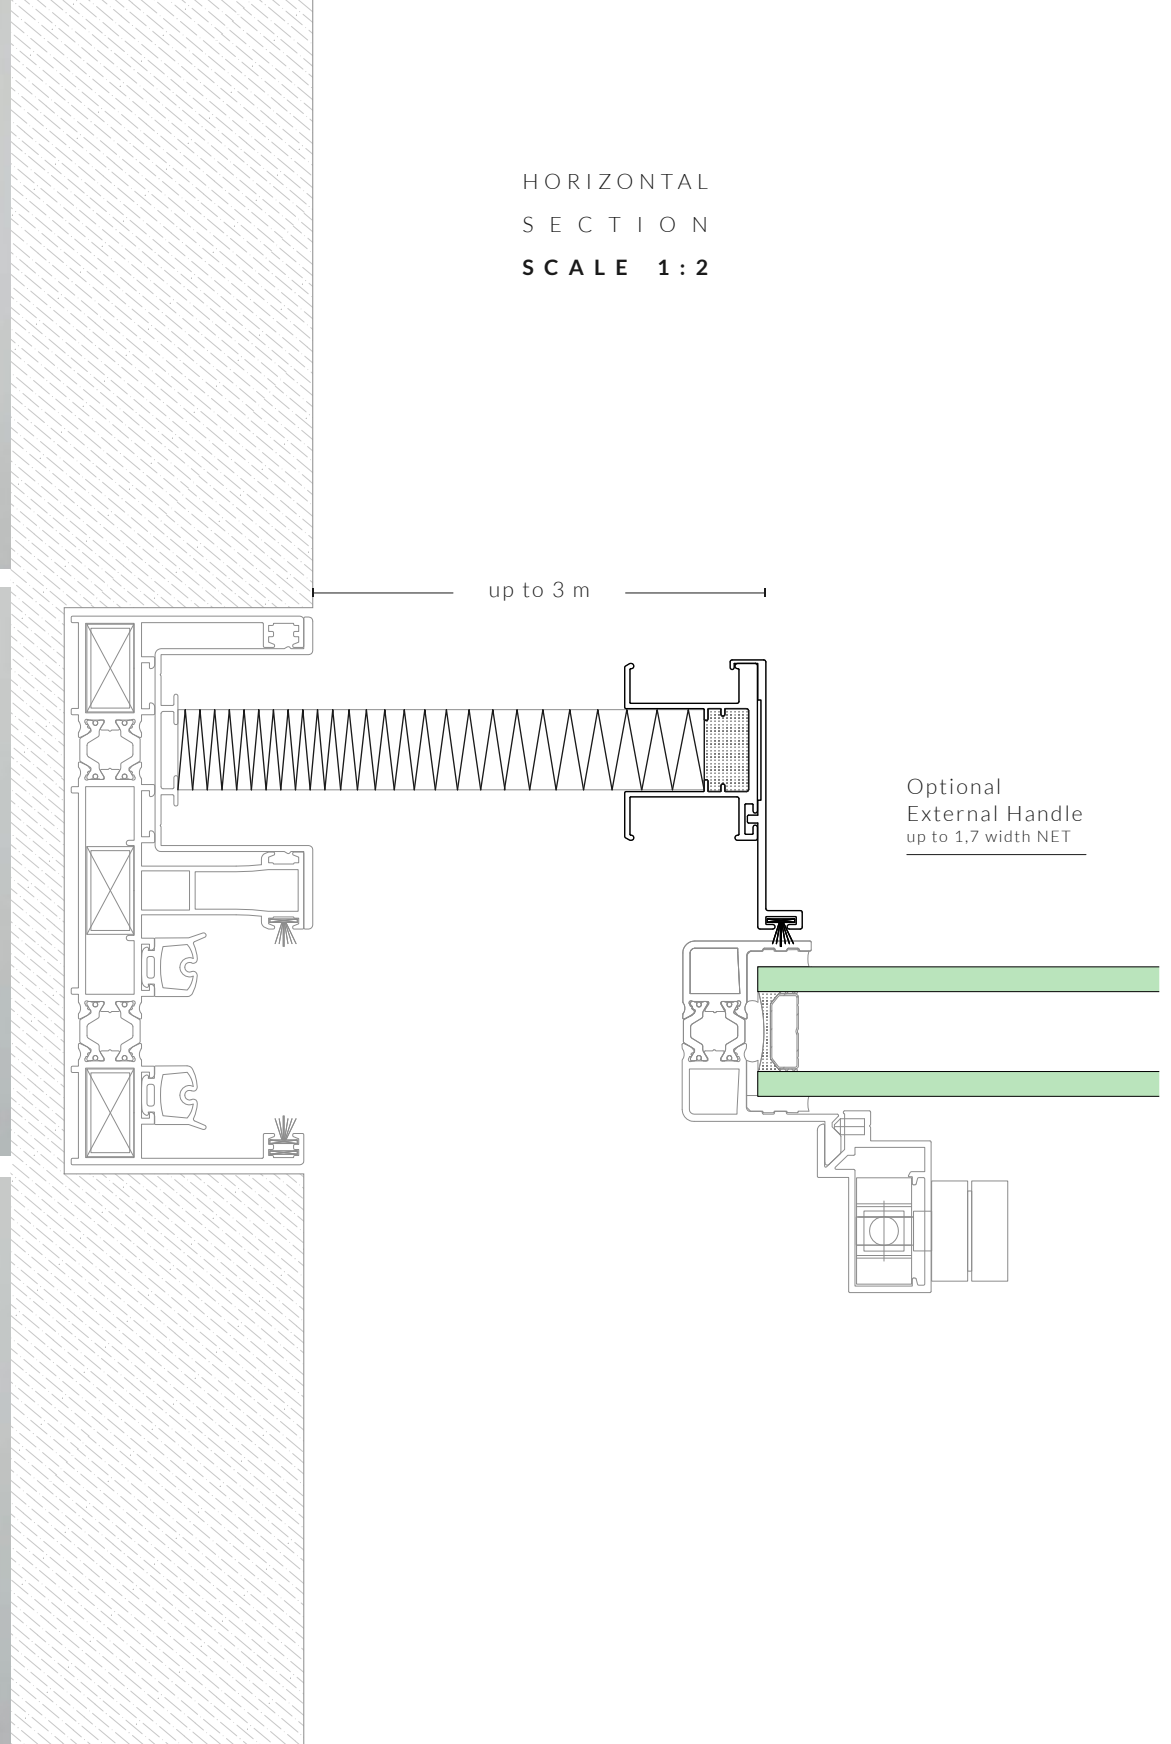

SEE • THROUGH • ELEGANCE

Available for
**Omicron &
Omega**

*Double and triple glazing

Maximum
height 3050mm

Running with
**stainless steel
wheels**

NET
Insect screen

ORAMA
MINIMAL FRAMES

HORIZONTAL
SECTION
SCALE 1:2

Openings
up to **1m wide**

Concealed Net

Openings
up to **1,7m wide**

17mm

Openings
up to **3m wide**

40mm

NET

Open the window and feel the breeze of the wind, the smells of the wet soil, the aromas of the flowers and the sounds of a wonderful outdoors. The Orama Minimal Frames insect screen – NET – allows you to enjoy every moment of the day with your windows open.