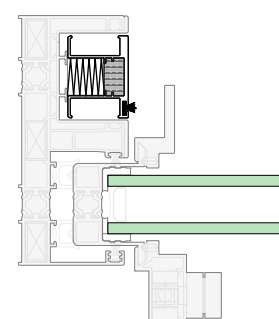

SEE • THROUGH • ELEGANCE

Available for
**Omicron &
Omega**

*Double and triple glazing

Maximum
height 3050mm

Running with
**stainless steel
wheels**

NET
Insect screen

ORAMA
MINIMAL FRAMES

HORIZONTAL
SECTION
SCALE 1:2

Openings
up to **1m wide**

Concealed Net

Openings
up to **1,7m wide**

17mm

Openings
up to **3m wide**

40mm

NET

Open the window and feel the breeze of the wind, the smells of the wet soil, the aromas of the flowers and the sounds of a wonderful outdoors. The Orama Minimal Frames insect screen – NET – allows you to enjoy every moment of the day with your windows open.